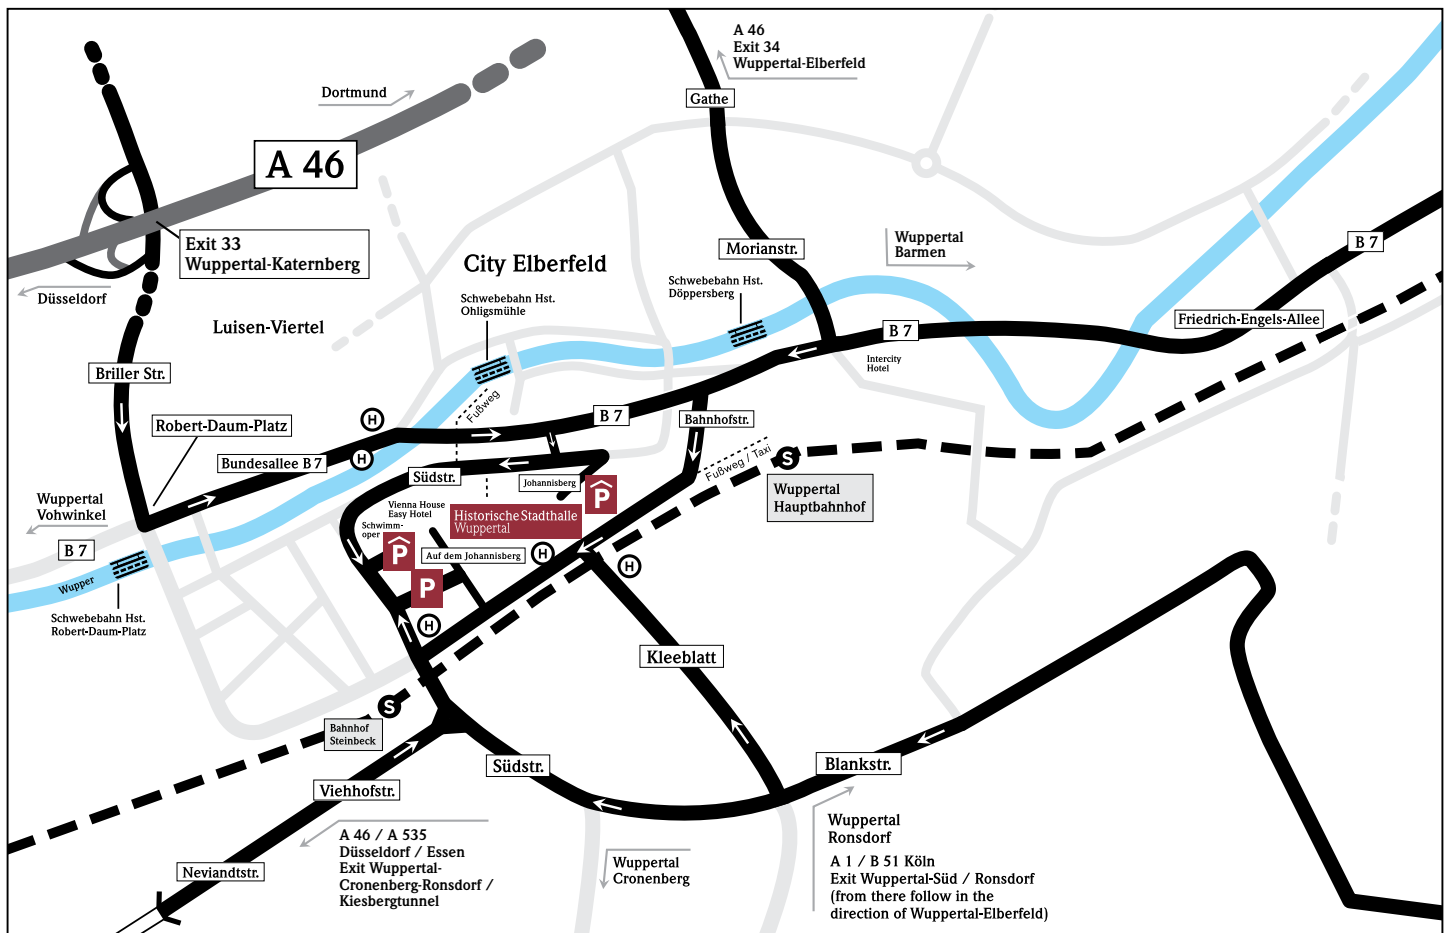

Historische Stadthalle
Wuppertal GmbH
Johannisberg 40
42103 Wuppertal
Tel. +49 202 245890
www.stadthalle.de

Delivery address:

Auf dem Johannisberg
42103 Wuppertal
(Access Vienna House Easy
Wuppertal Hotel)

**Car park with direct access
to the Historische Stadthalle**

Südstraße 26
42103 Wuppertal

Getting to us by car

A 46 from Düsseldorf

Exit Wuppertal-Cronenberg-Ronsdorf /
Kiesbergtunnel – follow the L418 –
Exit Wuppertal-Elberfeld / Universität –
after the tunnel continue on the
Neviandstraße / Viehhofstraße –
at the end of the road, turn left into
the Südstraße – cross the Bahnhof-
straße straight ahead – the car park
and Stadthalle/hotel multi-storey car
park are on the right-hand side
after the crossroads.

A 46 from Wuppertal Nord

Exit Wuppertal Katernberg –
get into the right-hand lane direction
Elberfeld – Follow the signs to
parkzone Stadthalle/Johannisberg.

Train travel

Leave the train at Wuppertal Main
Station. Turn left outside the station
(using the upper exit) and walk up
Bahnhofstraße. You will see the
Historische Stadthalle up ahead
on the right-hand side.

Bus travel

Service number:

Tel. +49 1806 504030
(calls from a landline will be charged
at Euro 0.20/min.; mobile calls will be
charged at max. Euro 0.60/min.)
Or plan your trip online:
www.stadthalle.de

**Distances from
Historische Stadthalle**

Wuppertal Main Station: 0.2 km
Düsseldorf Airport: 35 km
Cologne Bonn Airport: 65 km