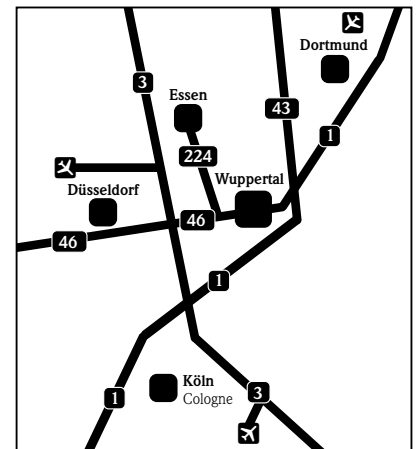

Historische Stadthalle
Wuppertal GmbH
Johannisberg 40
42103 Wuppertal
Tel. +49 202 245890
www.stadthalle.de

Delivery address:

Auf dem Johannisberg
42103 Wuppertal
(Access Vienna House Easy
Wuppertal Hotel)

**Car park with direct access
to the Historische Stadthalle**

Südstraße 26
42103 Wuppertal

Getting to us by car

A 46 from Düsseldorf

Exit Wuppertal-Cronenberg-Ronsdorf /
Kiesbergtunnel – follow the L418 –
Exit Wuppertal-Elberfeld / Universität –
after the tunnel continue on the
Neviandstraße / Viehhofstraße –
at the end of the road, turn left into
the Südstraße – cross the Bahnhof-
straße straight ahead – the car park
and Stadthalle/hotel multi-storey car
park are on the right-hand side
after the crossroads.

A 46 from Wuppertal Nord

Exit Wuppertal Katernberg –
get into the right-hand lane direction
Elberfeld – Follow the signs to
parkzone Stadthalle/Johannisberg.

Train travel

Leave the train at Wuppertal Main
Station. Turn left outside the station
(using the upper exit) and walk up
Bahnhofstraße. You will see the
Historische Stadthalle up ahead
on the right-hand side.

Bus travel

Service number:

Tel. +49 1806 504030
(calls from a landline will be charged
at Euro 0.20/min.; mobile calls will be
charged at max. Euro 0.60/min.)
Or plan your trip online:
www.stadthalle.de

**Distances from
Historische Stadthalle**

Wuppertal Main Station: 0.2 km
Düsseldorf Airport: 35 km
Cologne Bonn Airport: 65 km